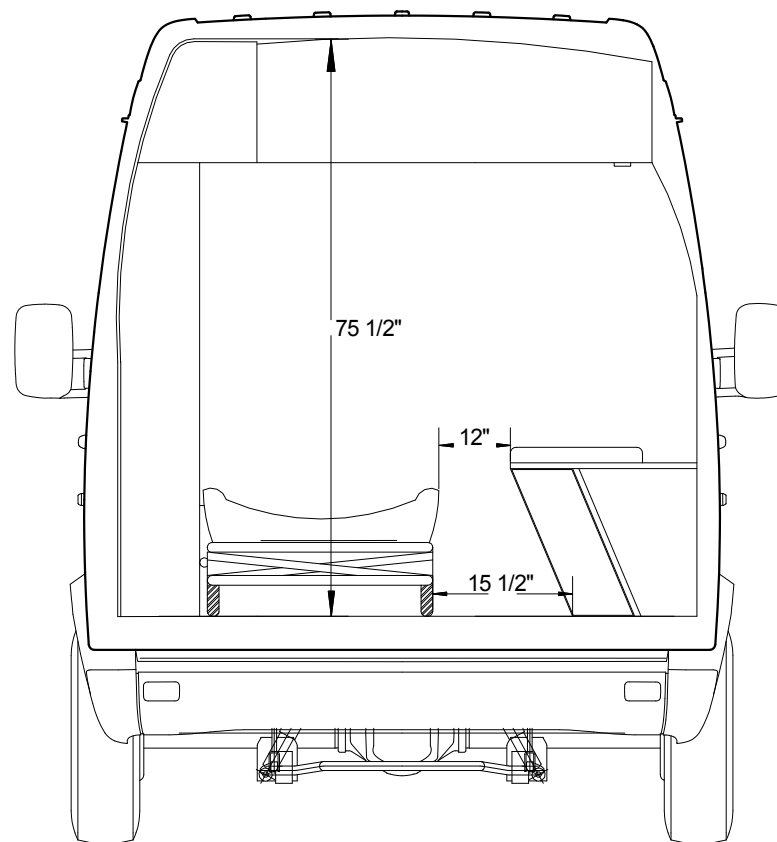

Stock *S/E* 2013

Mercedez - Benz 2500 Sprinter 144" W. B.

Note: All dimensions are approximate and subject to change.

VIEW: Interior Dimensions

Drawn by: Jorge M.

DATE: Dec. - 2012

LE- 13

Antenna acces behind dome lights  
(6) Dome lights

REAR

FRONT

Terminates

- 1) Behind driver seat
- 2) Behind driver seat
- 3) \_\_\_\_\_
- 4) \_\_\_\_\_
- 5) \_\_\_\_\_

Note: All dimensions are approximate and subject to change.