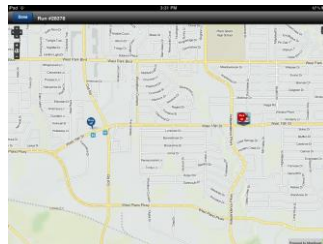

ACTIVE UNITS

Monitor Units that are active in the field. Keep track of vehicle locations, crew assignment and get details on each trip the unit has been assigned during the day.

TRACK VEHICLES AND TRIPS

View vehicle location and call pickup and drop off locations on our maps simply by selecting a "pin drop" icon anywhere in the app.

KEEP TRACK OF CREW

Keep track of crew, how many unit hours they have worked in a pay period, monitor their certification status, and recall their contact information.